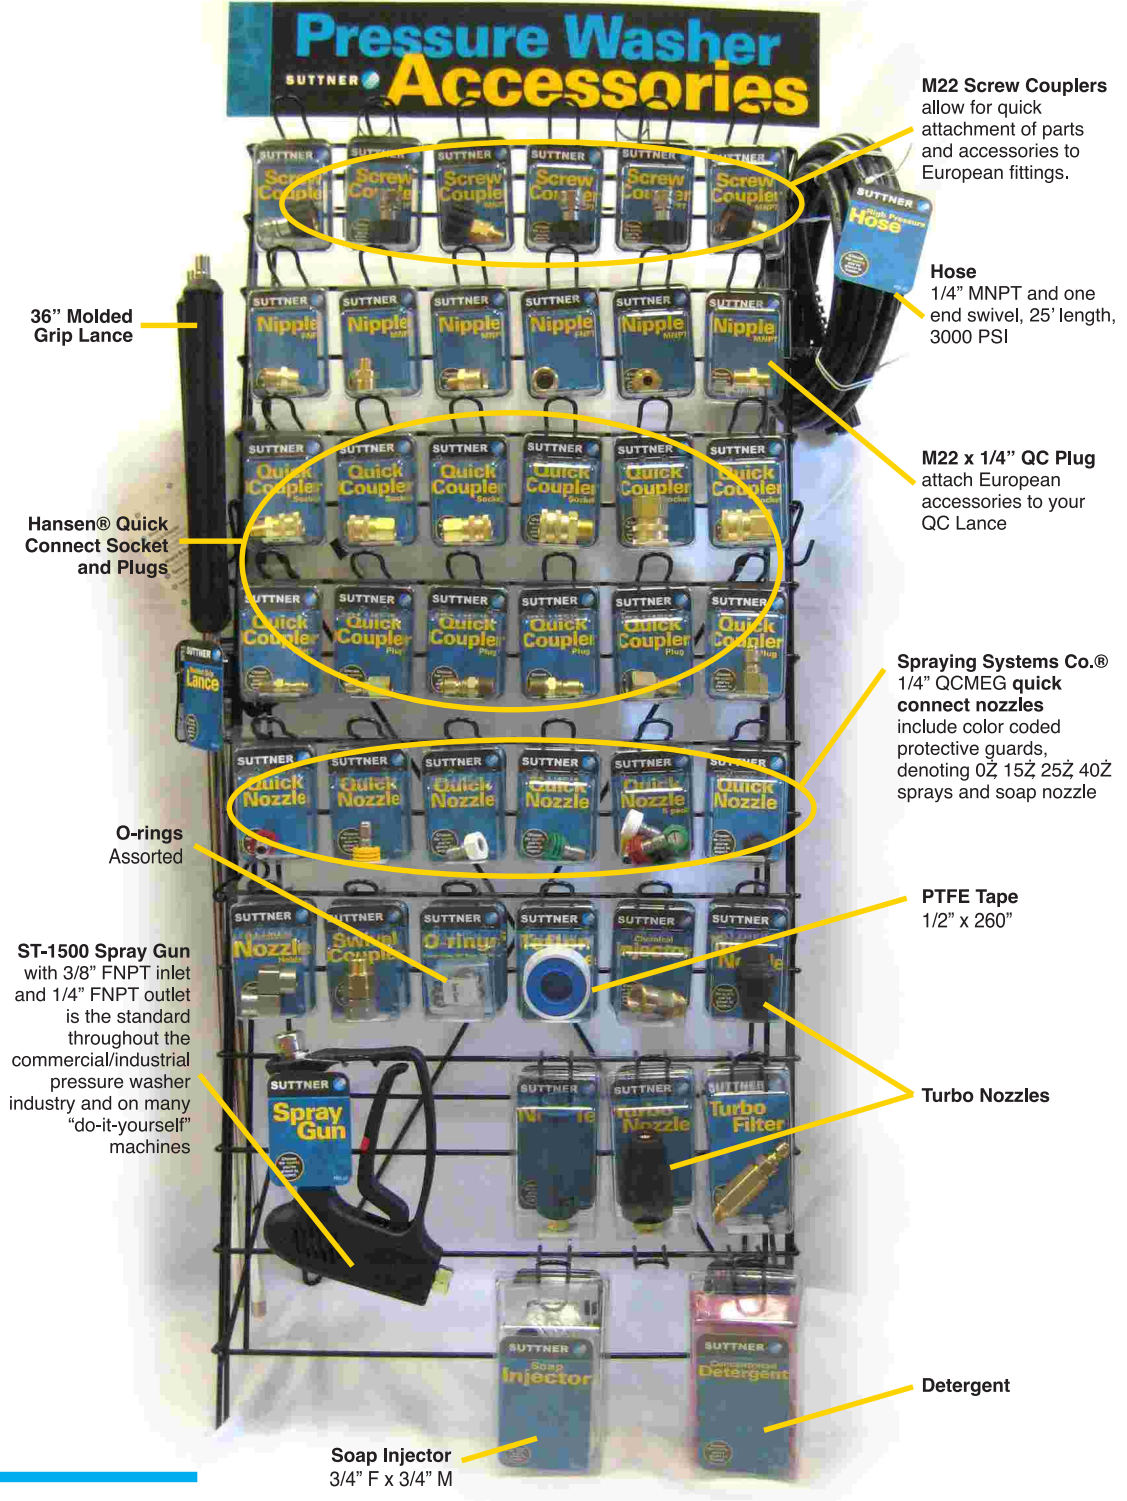

SUTTNER

Parts Display

PRESSURE WASHER COMPONENTS & ACCESSORIES

Pressure Washer Parts Display

comes fully assembled and stocked with multiple quantities of the most popular components purchased by pressure washer operators. You're ready to sell as soon as you remove the display from the shipping box and place on your showroom floor. Free standing with easel legs or pegboard hooks allow you to position the display immediately.

How to order:

To order parts display or reorder package parts, complete fax order form on the back. Fax order form to SUTTNER 800-821-0660.

RACK DIMENSIONS
Rack stands
42 inches tall by
18 inches wide

Increases counter ticket sales!